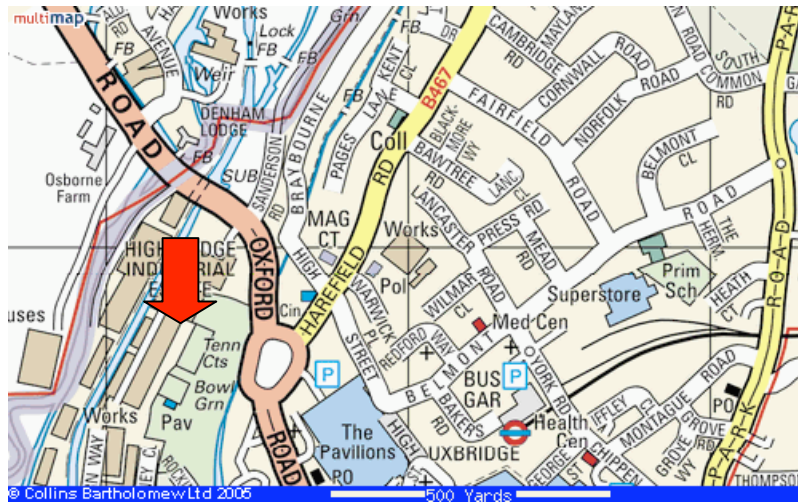

## How to Locate Us

Otsuka Pharmaceutical Europe Ltd  
Hunton House,  
Highbridge Estate, Oxford Road,  
Uxbridge, Middlesex  
UB8 1HU

Tel: 00 44 (0)1895 207 100

From Uxbridge **Bus/Tube** Station:

Exit the main entrance of the Tube station, turn right and walk down the High Street, passed the Pavilions then Tescos. At the end of the road, cross over to the Atrium {the big black glass building} and continue to walk to the left of it. Cross the first set of Traffic lights near the round about and walk right, down Oxford Road. The road will then curve to the left, keep walking until you reach Highbridge Estate sign posted to the left of you. As you walk straight into the estate, you will see Hunton House on the left, opposite Regus House to the right.

Turn right on to A40 (signposted Slough, Uxbridge)

At the next roundabout take first exit onto A40 (signposted Central London/Uxbridge)

At the next roundabout take 2<sup>nd</sup> exit onto A4020 (signposted Uxbridge /New Denham)

At the next roundabout take the 4<sup>th</sup> exit onto the A4020 (Oxford Road)

Continue until you see the silver Xerox Building and at the next set of lights you should see The Crown & Treaty at the lights turn right into Highbridge Estate.